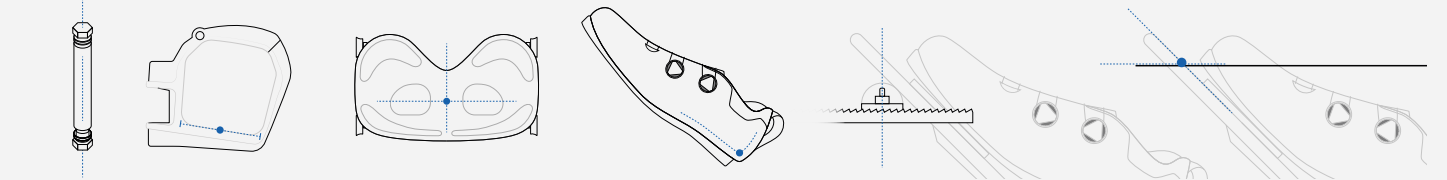

Measurement points

Pin center | oarlock inside bottom center | seat top center | shoe inside heel | crossbar center (2x, 2-, 4x, 4-, 8+) | footplate - saxboard intersection (1x)