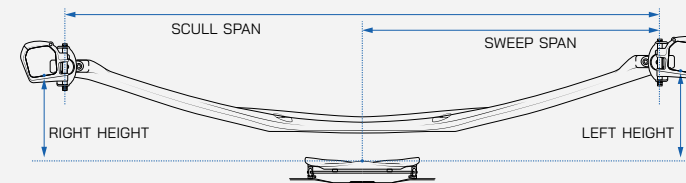

i1 Rigger settings